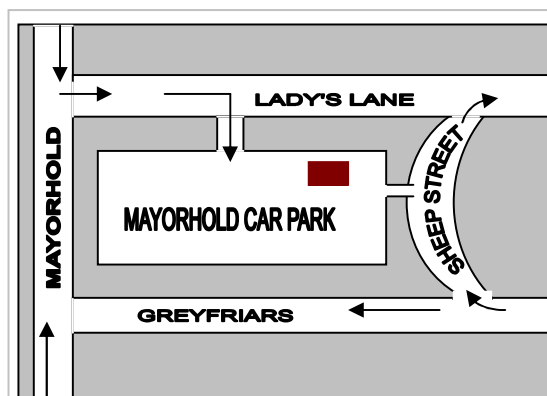

## Shopmobility, Mayorhold Car Park, Ladys Lane NN1 3AH New Premises from 8<sup>th</sup> December 2009

### Mayorhold Car Park (level 3)

#### By car

Access in Lady's Lane  
use second or third entrance lane

#### Northampton Door to Door Service (NDDS)

Can now use our  
entrance in Sheep Street