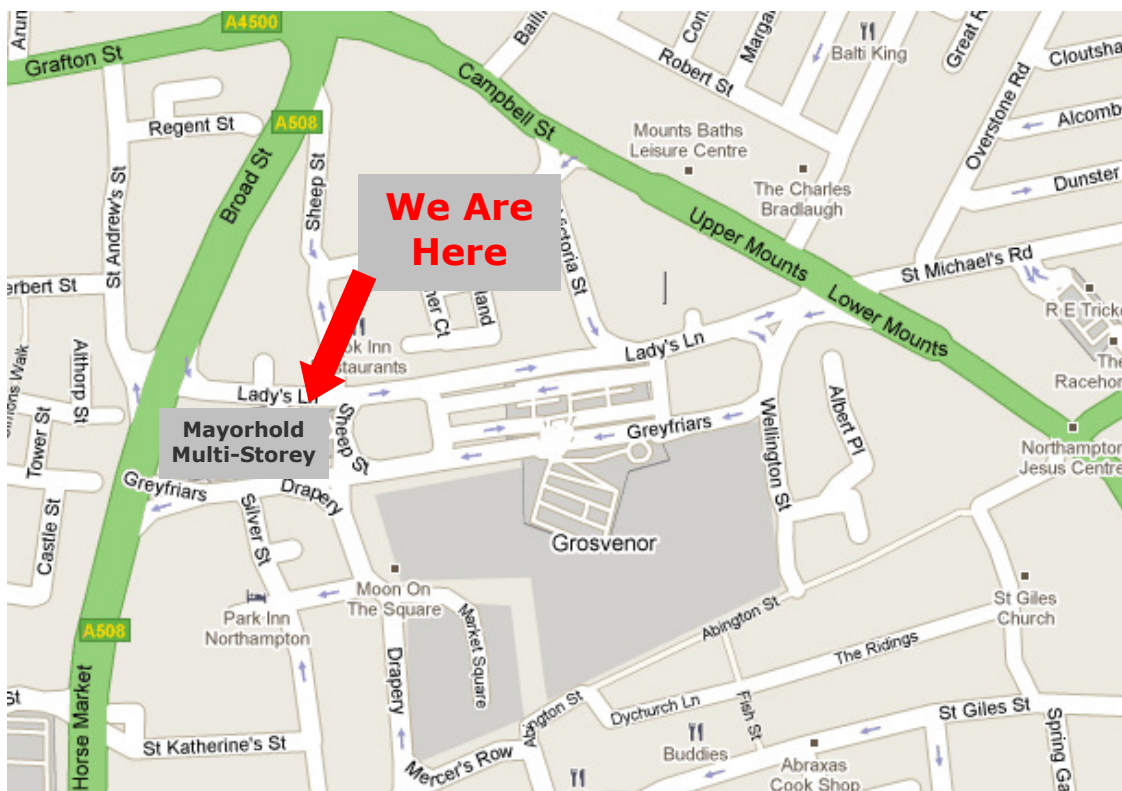

## Shopmobility, Mayorhold Car Park, Ladys Lane NN1 3AH New Premises from 8<sup>th</sup> December 2009

### Mayorhold Car Park (level 3)

#### By car

Access in Lady's Lane  
use second or third entrance lane

#### Northampton Door to Door Service (NDDS)

Can now use our  
entrance in Sheep Street